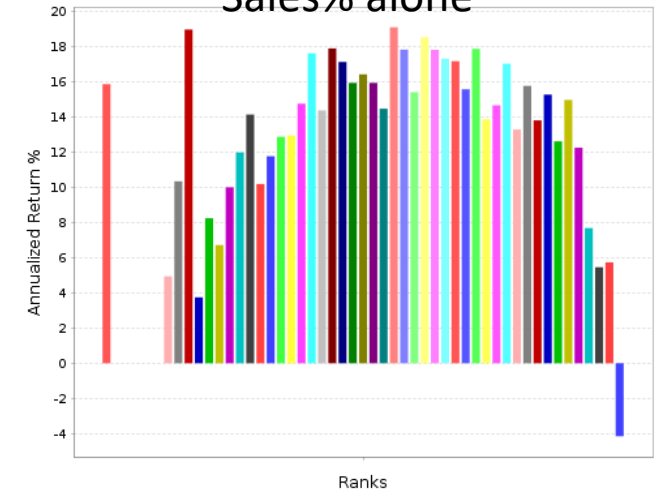

Sales% alone

Chart by Portfolio123.com

- All Stocks (VTI)
- 0-2
- 2-4
- 4-6
- 6-8
- 8-10
- 10-12
- 12-14
- 14-16
- 16-18
- 18-20
- 20-22
- 22-24
- 24-26
- 26-28
- 28-30
- 30-32
- 32-34
- 34-36
- 36-38
- 38-40
- 40-42
- 42-44
- 44-46
- 46-48
- 48-50
- 50-52
- 52-54
- 54-56
- 56-58
- 58-60
- 60-62
- 62-64
- 64-66
- 66-68
- 68-70
- 70-72
- 72-74
- 74-76
- 76-78
- 78-80