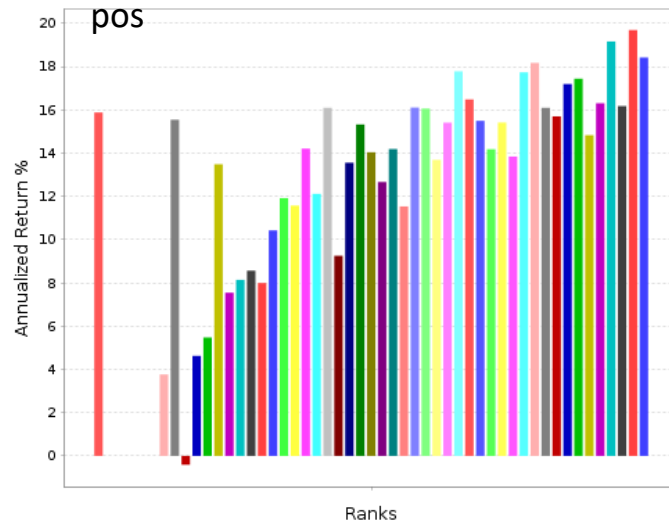

Subtracting 20 from neg, 10 form pos

Chart by Portfolio123.com