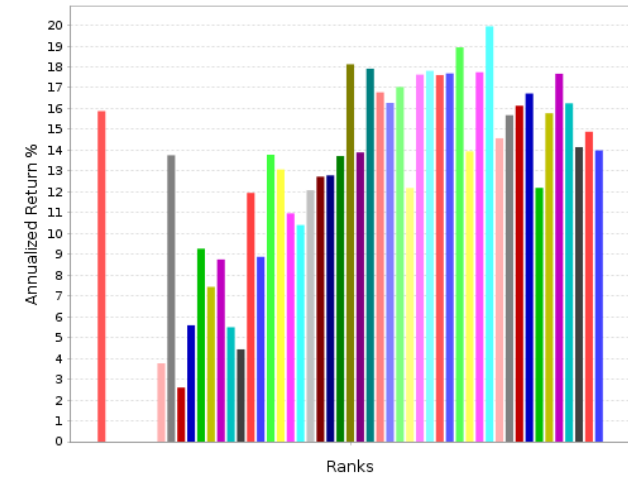

Abs(Sales – 5)

Chart by Portfolio123.com

- All Stocks (VTI)
- 0-2
- 2-4
- 4-6
- 6-8
- 8-10
- 10-12
- 12-14
- 14-16
- 16-18
- 18-20
- 20-22
- 22-24
- 24-26
- 26-28
- 28-30
- 30-32
- 32-34
- 34-36
- 36-38
- 38-40
- 40-42
- 42-44
- 44-46
- 46-48
- 48-50
- 50-52
- 52-54
- 54-56
- 56-58
- 58-60
- 60-62
- 62-64
- 64-66
- 66-68
- 68-70
- 70-72
- 72-74
- 74-76
- 76-78
- 78-80
- 80-82
- 82-84
- 84-86
- 86-88
- 88-90
- 90-92
- 92-94
- 94-96
- 96-98
- 98-100

Abs(Sales –10)

Chart by Portfolio123.com

- All Stocks (VTI)
- 0-2
- 2-4
- 4-6
- 6-8
- 8-10
- 10-12
- 12-14
- 14-16
- 16-18
- 18-20
- 20-22
- 22-24
- 24-26
- 26-28
- 28-30
- 30-32
- 32-34
- 34-36
- 36-38
- 38-40
- 40-42
- 42-44
- 44-46
- 46-48
- 48-50
- 50-52
- 52-54
- 54-56
- 56-58
- 58-60
- 60-62
- 62-64
- 64-66
- 66-68
- 68-70
- 70-72
- 72-74
- 74-76
- 76-78
- 78-80
- 80-82
- 82-84
- 84-86
- 86-88
- 88-90
- 90-92
- 92-94
- 94-96
- 96-98
- 98-100

Abs(Sales – 20)

Chart by Portfolio123.com

- All Stocks (VTI)
- 0-2
- 2-4
- 4-6
- 6-8
- 8-10
- 10-12
- 12-14
- 14-16
- 16-18
- 18-20
- 20-22
- 22-24
- 24-26
- 26-28
- 28-30
- 30-32
- 32-34
- 34-36
- 36-38
- 38-40
- 40-42
- 42-44
- 44-46
- 46-48
- 48-50
- 50-52
- 52-54
- 54-56
- 56-58
- 58-60
- 60-62
- 62-64
- 64-66
- 66-68
- 68-70
- 70-72
- 72-74
- 74-76
- 76-78
- 78-80
- 80-82
- 82-84
- 84-86
- 86-88
- 88-90
- 90-92
- 92-94
- 94-96
- 96-98
- 98-100

Subtracting 10 from neg, 5 form pos

Chart by Portfolio123.com

- All Stocks (VTI)
- 0-2
- 2-4
- 4-6
- 6-8
- 8-10
- 10-12
- 12-14
- 14-16
- 16-18
- 18-20
- 20-22
- 22-24
- 24-26
- 26-28
- 28-30
- 30-32
- 32-34
- 34-36
- 36-38
- 38-40