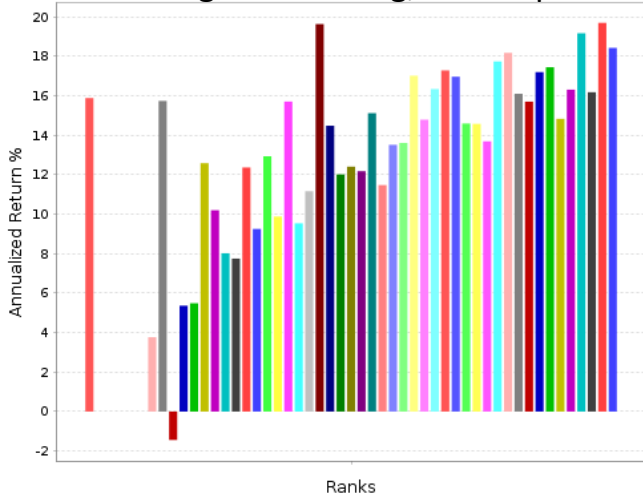

Abs(Sales –10)

Chart by Portfolio123.com

- All Stocks (VTI)
- 0-2
- 2-4
- 4-6
- 6-8
- 8-10
- 10-12
- 12-14
- 14-16
- 16-18
- 18-20
- 20-22
- 22-24
- 24-26
- 26-28
- 28-30
- 30-32
- 32-34
- 34-36
- 36-38
- 38-40
- 40-42
- 42-44
- 44-46
- 46-48
- 48-50
- 50-52
- 52-54
- 54-56
- 56-58
- 58-60
- 60-62
- 62-64
- 64-66
- 66-68
- 68-70
- 70-72
- 72-74
- 74-76
- 76-78
- 78-80
- 80-82
- 82-84
- 84-86
- 86-88
- 88-90
- 90-92
- 92-94
- 94-96
- 96-98
- 98-100

Abs(Sales – 20)

Chart by Portfolio123.com

- All Stocks (VTI)
- 0-2
- 2-4
- 4-6
- 6-8
- 8-10
- 10-12
- 12-14
- 14-16
- 16-18
- 18-20
- 20-22
- 22-24
- 24-26
- 26-28
- 28-30
- 30-32
- 32-34
- 34-36
- 36-38
- 38-40
- 40-42
- 42-44
- 44-46
- 46-48
- 48-50
- 50-52
- 52-54
- 54-56
- 56-58
- 58-60
- 60-62
- 62-64
- 64-66
- 66-68
- 68-70
- 70-72
- 72-74
- 74-76
- 76-78
- 78-80
- 80-82
- 82-84
- 84-86
- 86-88
- 88-90
- 90-92
- 92-94
- 94-96
- 96-98
- 98-100

Subtracting 10 from neg, 5 form pos

Chart by Portfolio123.com

- All Stocks (VTI)
- 0-2
- 2-4
- 4-6
- 6-8
- 8-10
- 10-12
- 12-14
- 14-16
- 16-18
- 18-20
- 20-22
- 22-24
- 24-26
- 26-28
- 28-30
- 30-32
- 32-34
- 34-36
- 36-38
- 38-40

Subtracting 20 from neg, 10 form pos

Chart by Portfolio123.com

Sales% alone

Chart by Portfolio123.com

- All Stocks (VTI)
- 0-2
- 2-4
- 4-6
- 6-8
- 8-10
- 10-12
- 12-14
- 14-16
- 16-18
- 18-20
- 20-22
- 22-24
- 24-26
- 26-28
- 28-30
- 30-32
- 32-34
- 34-36
- 36-38
- 38-40
- 40-42
- 42-44
- 44-46
- 46-48
- 48-50
- 50-52
- 52-54
- 54-56
- 56-58
- 58-60
- 60-62
- 62-64
- 64-66
- 66-68
- 68-70
- 70-72
- 72-74
- 74-76
- 76-78
- 78-80